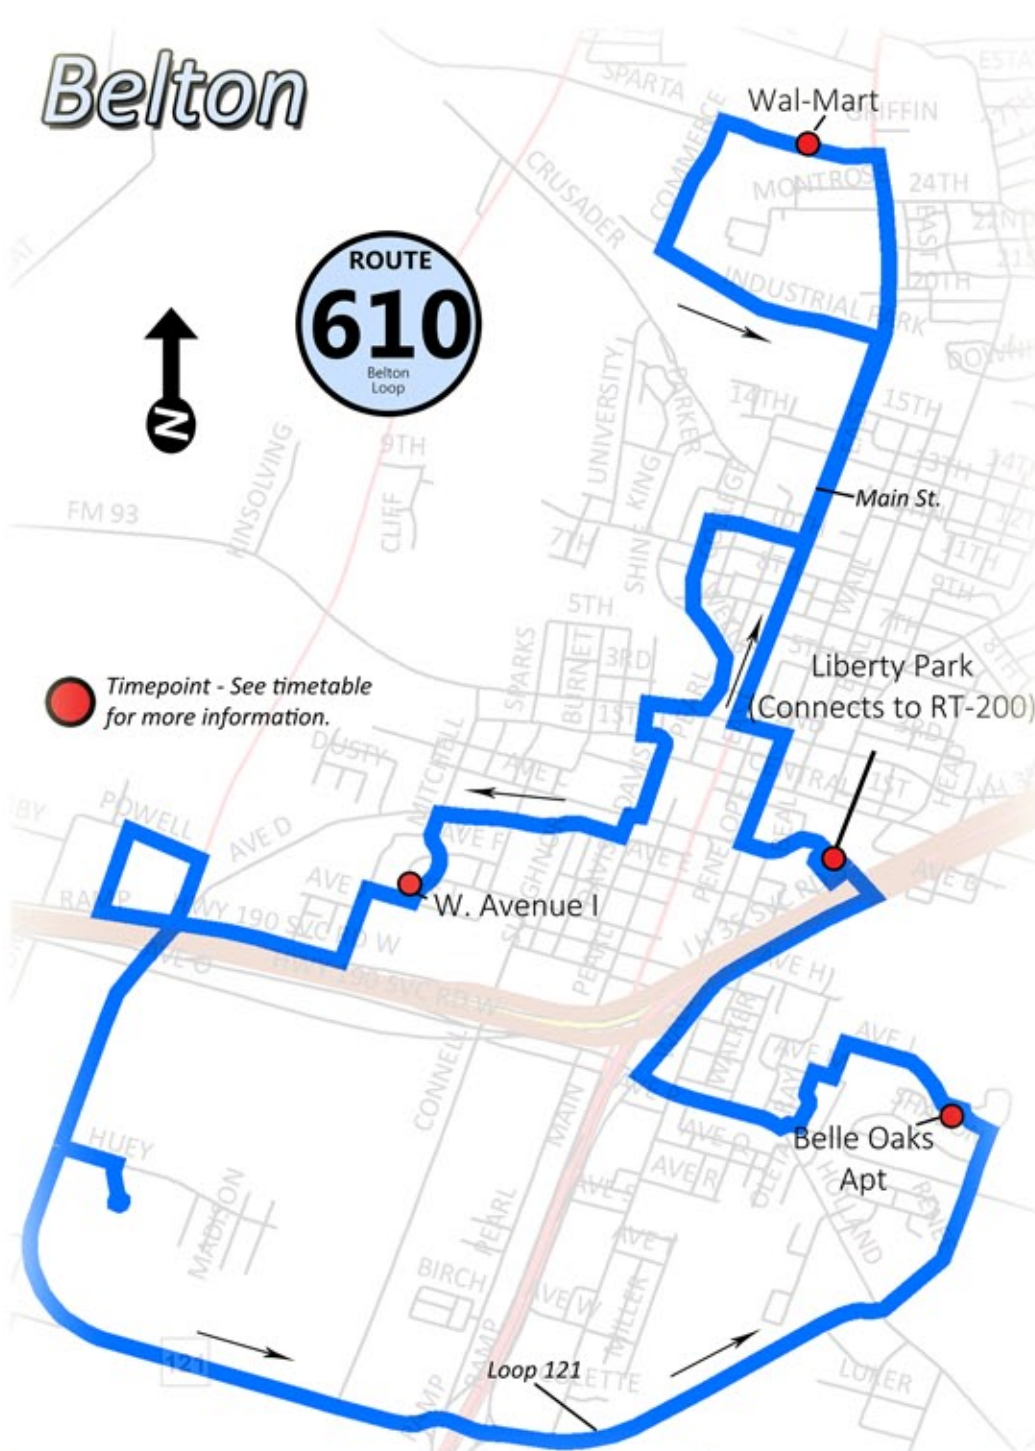

Belton

610 - BELTON LOOP					
INBOUND			OUTBOUND		
MITCHELL ST & W AVENUE I	BELLE OAKS APT	LIBERTY PARK	LIBERTY PARK	SPARTA RD @WAL-MART	MITCHELL ST & W AVENUE I
-	-	-	6:05	6:15	6:30
6:30	6:48	7:05	7:05	7:15	7:30
7:30	7:48	8:05	8:05	8:15	8:30
8:30	8:48	9:05	9:05	9:15	9:30
9:30	9:48	10:05	10:05	10:15	10:30
10:30	10:48	11:05	11:05	11:15	11:30
11:30	11:48	12:05	12:05	12:15	12:30
12:30	12:48	1:05	1:05	1:15	1:30
1:30	1:48	2:05	2:05	2:15	2:30
2:30	2:48	3:05	3:05	3:15	3:30
3:30	3:48	4:05	4:05	4:15	4:30
4:30	4:48	5:05	5:05	5:15	5:30
5:30	5:48	6:05	6:05	6:15	6:30